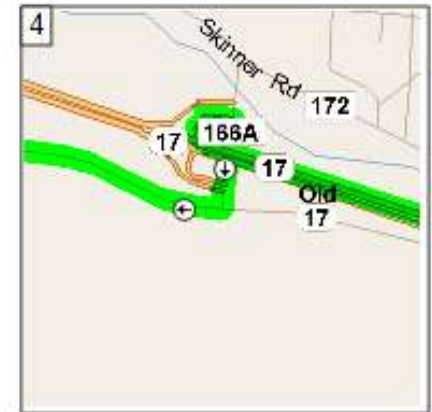

9:00 AM 0.0 mi
Depart 120 on SR-17 (North) for 14.8 mi

9:15 AM 14.8 mi
At exit 112, turn RIGHT onto Ramp for 0.1 mi

9:15 AM 14.9 mi
Turn RIGHT (South) onto CR-166A [Masten Lake Crossover] for 0.1 mi

9:16 AM 15.0 mi
Turn RIGHT (West) onto Old SR-17 [Mt Prosper Rd] for 0.9 mi

9:19 AM 15.9 mi
Keep STRAIGHT onto Old SR-17 [CR-166] for 0.1 mi

9:20 AM 16.0 mi
Turn LEFT (South-West) onto CR-162 [Yankee Lake Rd] for 1.7 mi

9:25 AM 17.8 mi
Road name changes to Wolf Lake Rd for 1.2 mi

9:30 AM 19.0 mi
Road name changes to East Rd for 0.1 mi

From the North near Exit 107 Monticello. Overview then turn by turn.

9:00 AM 0.0 mi
 Depart 107 on SR-17 (East) for 3.4 mi

9:03 AM 3.4 mi
 At exit 111, turn RIGHT onto Ramp for 120 yds

9:17 AM 7.5 mi
 Road name changes to East Rd for 0.1 mi

9:17 AM 7.6 mi
 Arrive 20 East Rd, Wurtsboro, NY 12790