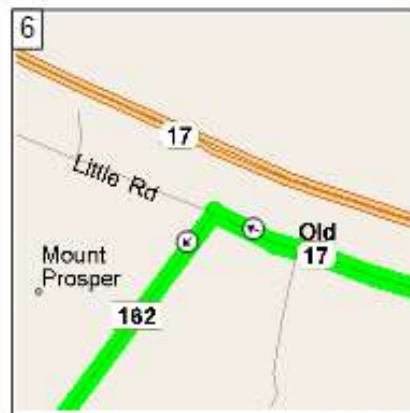

9:00 AM 0.0 mi
Depart 120 on SR-17 (North) for 14.8 mi

9:15 AM 14.8 mi
At exit 112, turn RIGHT onto Ramp for 0.1 mi

9:15 AM 14.9 mi
Turn RIGHT (South) onto CR-166A [Masten Lake Crossover] for 0.1 mi

9:16 AM 15.0 mi
Turn RIGHT (West) onto Old SR-17 [Mt Prosper Rd] for 0.9 mi

9:19 AM 15.9 mi
Keep STRAIGHT onto Old SR-17 [CR-166] for 0.1 mi

9:20 AM 16.0 mi
Turn LEFT (South-West) onto CR-162 [Yankee Lake Rd] for 1.7 mi

9:25 AM 17.8 mi
Road name changes to Wolf Lake Rd for 1.2 mi

9:30 AM 19.0 mi
Road name changes to East Rd for 0.1 mi

From the North near Exit 107 Monticello. Overview then turn by turn.

9:00 AM 0.0 mi
 Depart 107 on SR-17 (East) for 3.4 mi

9:03 AM 3.4 mi
 At exit 111, turn RIGHT onto Ramp for 120 yds

9:17 AM 7.5 mi
 Road name changes to East Rd for 0.1 mi

9:17 AM 7.6 mi
 Arrive 20 East Rd, Wurtsboro, NY 12790