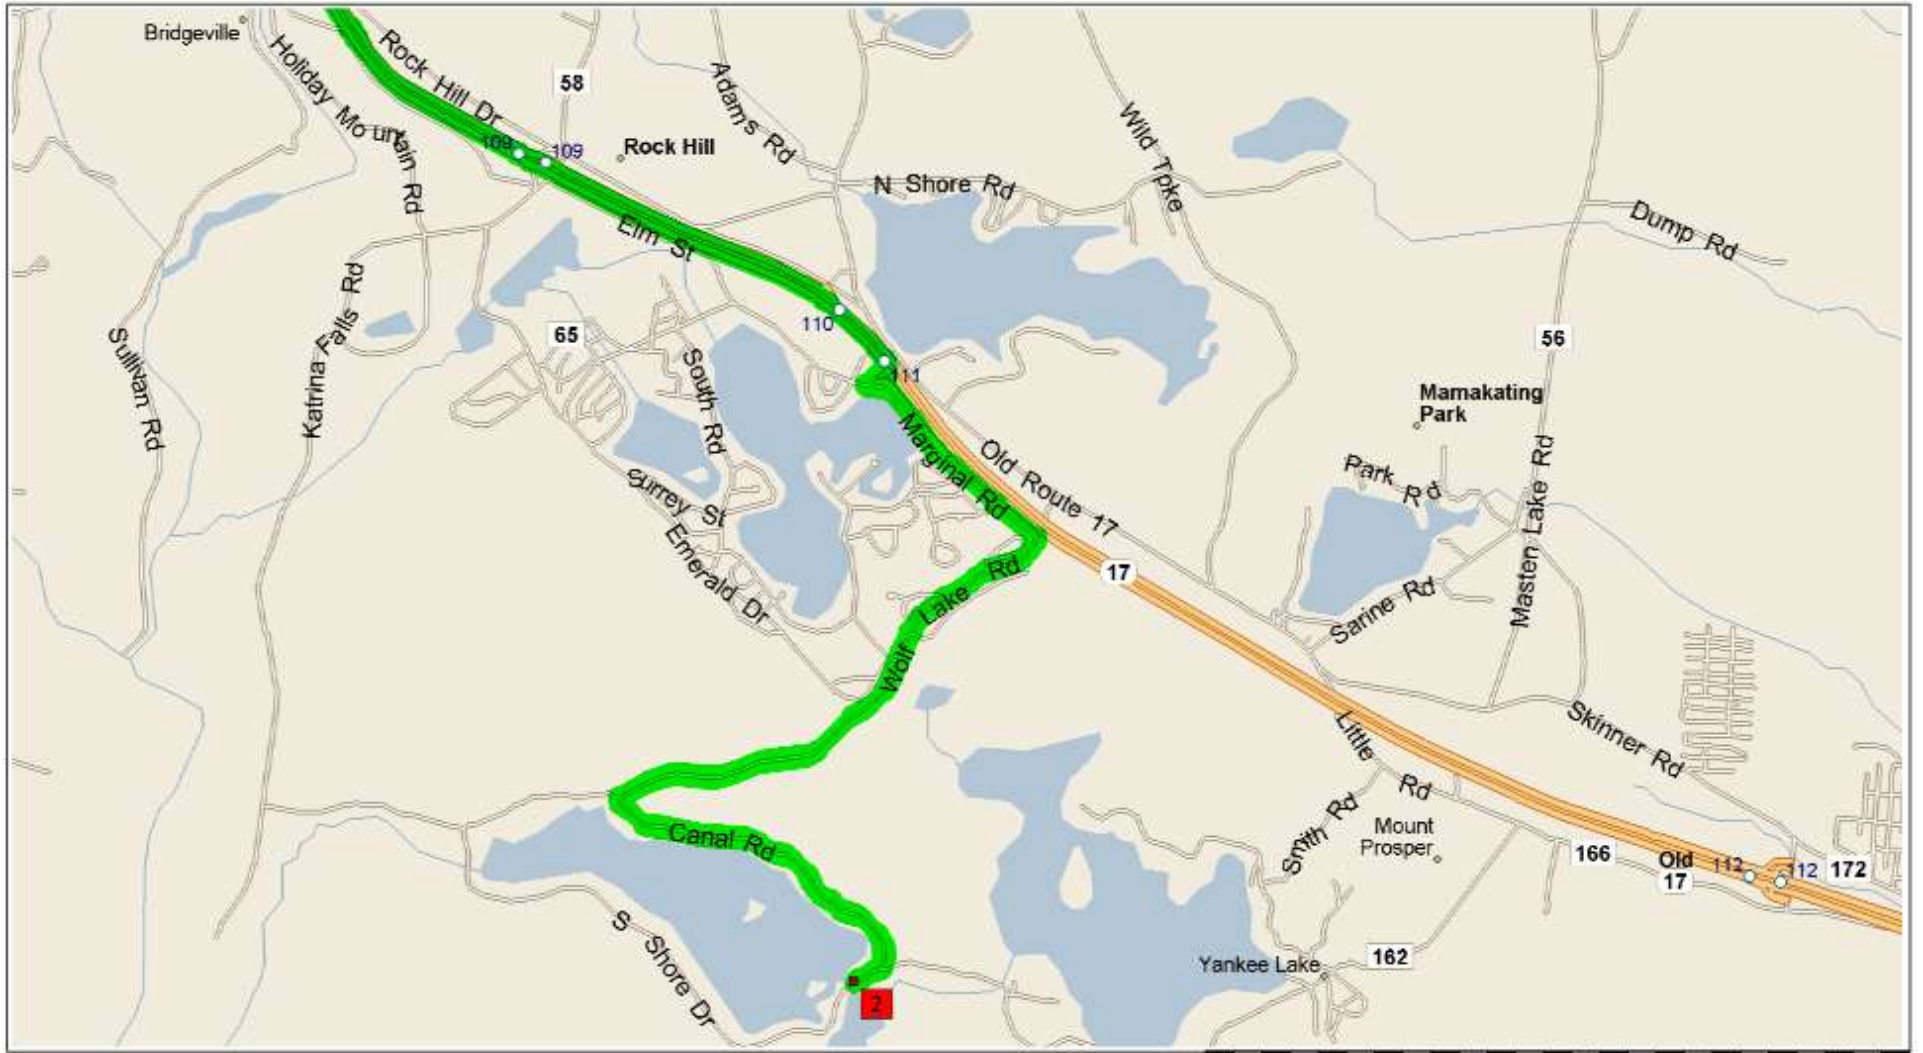

9:00 AM 0.0 mi
Depart 120 on SR-17 (North) for 14.8 mi

9:15 AM 14.8 mi
At exit 112, turn RIGHT onto Ramp for 0.1 mi

9:15 AM 14.9 mi
Turn RIGHT (South) onto CR-166A [Masten Lake Crossover] for 0.1 mi

9:16 AM 15.0 mi
Turn RIGHT (West) onto Old SR-17 [Mt Prosper Rd] for 0.9 mi

9:19 AM 15.9 mi
Keep STRAIGHT onto Old SR-17 [CR-166] for 0.1 mi

9:20 AM 16.0 mi
Turn LEFT (South-West) onto CR-162 [Yankee Lake Rd] for 1.7 mi

9:25 AM 17.8 mi
Road name changes to Wolf Lake Rd for 1.2 mi

9:30 AM 19.0 mi
Road name changes to East Rd for 0.1 mi

From the North near Exit 107 Monticello. Overview then turn by turn.

9:00 AM 0.0 mi
 Depart 107 on SR-17 (East) for 3.4 mi

9:03 AM 3.4 mi
 At exit 111, turn RIGHT onto Ramp for 120 yds

9:03 AM 3.5 mi
 Bear RIGHT (West) onto Marginal Rd for 98 yds

9:03 AM 3.5 mi
 Turn LEFT to stay on Marginal Rd for 0.8 mi

9:06 AM 4.4 mi
 Turn RIGHT (South) onto Wolf Lake Rd for 1.9 mi

9:12 AM 6.3 mi
 Turn LEFT (South) onto Canal Rd for 1.2 mi