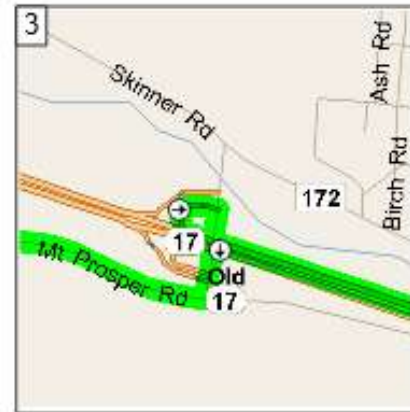

9:00 AM 0.0 mi
Depart 120 on SR-17 (North) for 14.8 mi

9:15 AM 14.8 mi
At exit 112, turn RIGHT onto Ramp for 0.1 mi

9:15 AM 14.9 mi
Turn RIGHT (South) onto CR-166A [Masten Lake Crossover] for 0.1 mi

9:16 AM 15.0 mi
Turn RIGHT (West) onto Old SR-17 [Mt Prosper Rd] for 0.9 mi

9:19 AM 15.9 mi
Keep STRAIGHT onto Old SR-17 [CR-166] for 0.1 mi

9:20 AM 16.0 mi
Turn LEFT (South-West) onto CR-162 [Yankee Lake Rd] for 1.7 mi

9:25 AM 17.8 mi
Road name changes to Wolf Lake Rd for 1.2 mi

9:30 AM 19.0 mi
Road name changes to East Rd for 0.1 mi

From the North near Exit 107 Monticello. Overview then turn by turn.

9:00 AM 0.0 mi
 Depart 107 on SR-17 (East) for 3.4 mi

9:03 AM 3.4 mi
 At exit 111, turn RIGHT onto Ramp for 120 yds

9:17 AM 7.5 mi
 Road name changes to East Rd for 0.1 mi

9:17 AM 7.6 mi
 Arrive 20 East Rd, Wurtsboro, NY 12790