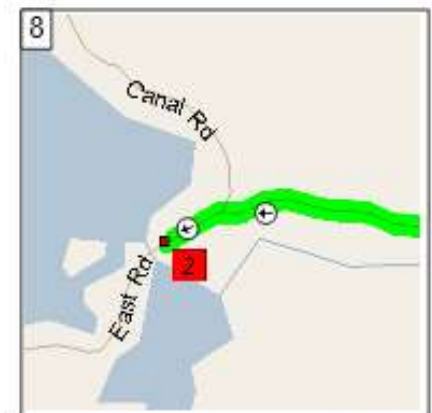

9:00 AM 0.0 mi
Depart 120 on SR-17 (North) for 14.8 mi

9:15 AM 14.8 mi
At exit 112, turn RIGHT onto Ramp for 0.1 mi

9:15 AM 14.9 mi
Turn RIGHT (South) onto CR-166A [Masten Lake Crossover] for 0.1 mi

9:16 AM 15.0 mi
Turn RIGHT (West) onto Old SR-17 [Mt Prosper Rd] for 0.9 mi

9:19 AM 15.9 mi
Keep STRAIGHT onto Old SR-17 [CR-166] for 0.1 mi

9:20 AM 16.0 mi
Turn LEFT (South-West) onto CR-162 [Yankee Lake Rd] for 1.7 mi

9:25 AM 17.8 mi
Road name changes to Wolf Lake Rd for 1.2 mi

9:30 AM 19.0 mi
Road name changes to East Rd for 0.1 mi

From the North near Exit 107 Monticello. Overview then turn by turn.

9:00 AM 0.0 mi
 Depart 107 on SR-17 (East) for 3.4 mi

9:03 AM 3.4 mi
 At exit 111, turn RIGHT onto Ramp for 120 yds

9:03 AM 3.5 mi
 Bear RIGHT (West) onto Marginal Rd for 98 yds

9:03 AM 3.5 mi
 Turn LEFT to stay on Marginal Rd for 0.8 mi

9:06 AM 4.4 mi
 Turn RIGHT (South) onto Wolf Lake Rd for 1.9 mi

9:12 AM 6.3 mi
 Turn LEFT (South) onto Canal Rd for 1.2 mi