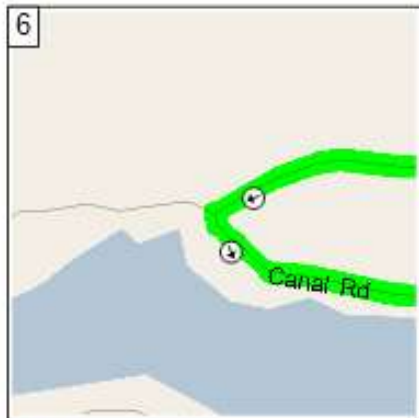

9:00 AM 0.0 mi
Depart 120 on SR-17 (North) for 14.8 mi

9:15 AM 14.8 mi
At exit 112, turn RIGHT onto Ramp for 0.1 mi

9:15 AM 14.9 mi
Turn RIGHT (South) onto CR-166A [Masten Lake Crossover] for 0.1 mi

9:16 AM 15.0 mi
Turn RIGHT (West) onto Old SR-17 [Mt Prosper Rd] for 0.9 mi

9:19 AM 15.9 mi
Keep STRAIGHT onto Old SR-17 [CR-166] for 0.1 mi

9:20 AM 16.0 mi
Turn LEFT (South-West) onto CR-162 [Yankee Lake Rd] for 1.7 mi

9:25 AM 17.8 mi
Road name changes to Wolf Lake Rd for 1.2 mi

9:30 AM 19.0 mi
Road name changes to East Rd for 0.1 mi

From the North near Exit 107 Monticello. Overview then turn by turn.

9:00 AM 0.0 mi
 Depart 107 on SR-17 (East) for 3.4 mi

9:03 AM 3.4 mi
 At exit 111, turn RIGHT onto Ramp for 120 yds

9:03 AM 3.5 mi
 Bear RIGHT (West) onto Marginal Rd for 98 yds

9:03 AM 3.5 mi
 Turn LEFT to stay on Marginal Rd for 0.8 mi

9:06 AM 4.4 mi
 Turn RIGHT (South) onto Wolf Lake Rd for 1.9 mi

9:12 AM 6.3 mi
 Turn LEFT (South) onto Canal Rd for 1.2 mi