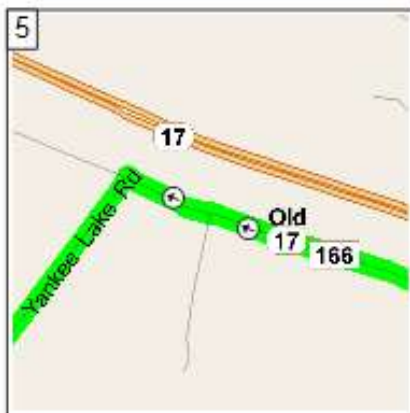

9:00 AM 0.0 mi
Depart 120 on SR-17 (North) for 14.8 mi

9:15 AM 14.8 mi
At exit 112, turn RIGHT onto Ramp for 0.1 mi

9:15 AM 14.9 mi
Turn RIGHT (South) onto CR-166A [Masten Lake Crossover] for 0.1 mi

9:16 AM 15.0 mi
Turn RIGHT (West) onto Old SR-17 [Mt Prosper Rd] for 0.9 mi

9:19 AM 15.9 mi
Keep STRAIGHT onto Old SR-17 [CR-166] for 0.1 mi

9:20 AM 16.0 mi
Turn LEFT (South-West) onto CR-162 [Yankee Lake Rd] for 1.7 mi

9:25 AM 17.8 mi
Road name changes to Wolf Lake Rd for 1.2 mi

9:03 AM 3.5 mi
 Bear RIGHT (West) onto Marginal Rd for 98 yds

9:03 AM 3.5 mi
 Turn LEFT to stay on Marginal Rd for 0.8 mi

9:06 AM 4.4 mi
 Turn RIGHT (South) onto Wolf Lake Rd for 1.9 mi

9:12 AM 6.3 mi
 Turn LEFT (South) onto Canal Rd for 1.2 mi

9:17 AM 7.5 mi
 Road name changes to East Rd for 0.1 mi

9:17 AM 7.6 mi
 Arrive 20 East Rd, Wurtsboro, NY 12790